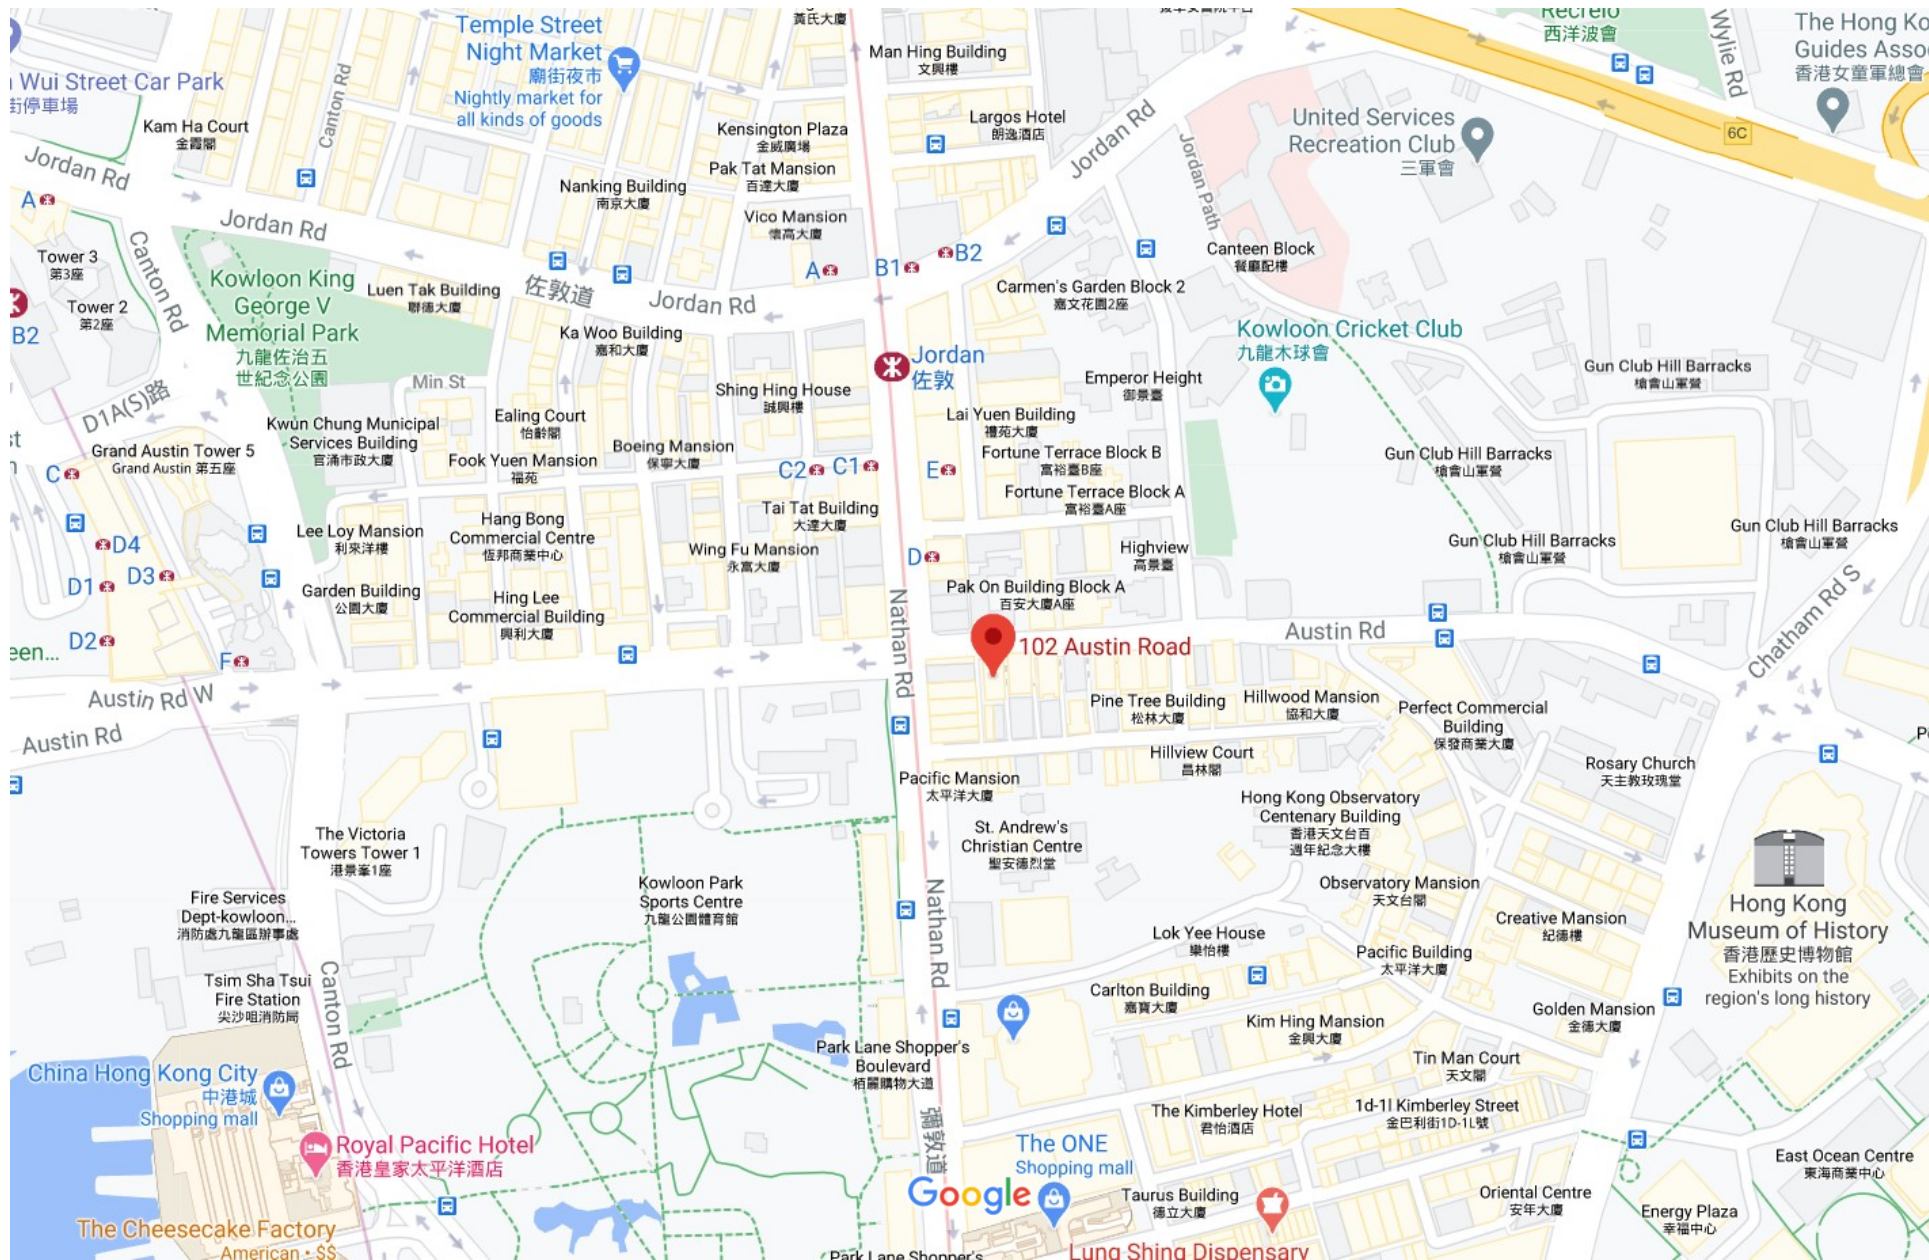

Google Maps 102 Austin Rd

Map data ©2020 Google 100 m

102 Austin Rd

Tsim Sha Tsui

Directions

Save

Nearby

Send to your
phone

Share

853C+6W Tsim Sha Tsui

Photos